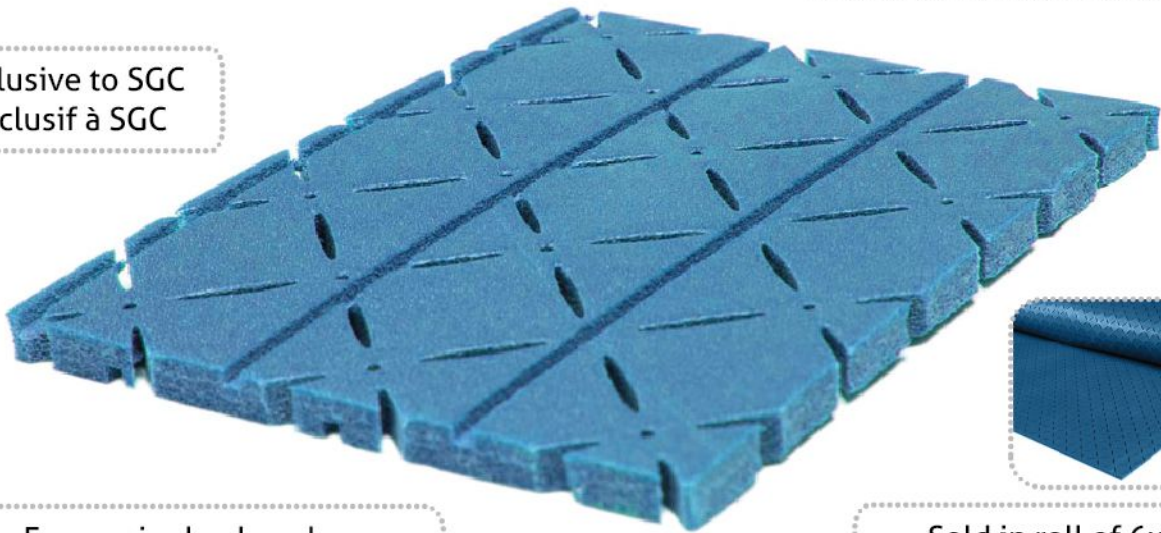

Yellow = Maximum critical fall height
Jaune = Hauteur de chute maximale

EZPAD
10 mm

Indoor or outdoor use
Usage intérieur ou extérieur

Drainage line under the pad
Ligne de drainage sous le pad

Exclusive to SGC
Exclusif à SGC

Economic shock pad
Surface amortissante économique

Sold in roll of 6x50'
Vendu en rouleau de 6x50'

Also available for big project:
Joint machine for EzPad 10mm

Aussi disponible pour les gros projets:
Machine à jointer pour EzPad 10mm

SGC Artificial Grass Adhesive is a moisture-curing, one-component, polyurethane adhesive specifically designed for the seaming and direct bonding of synthetic turf in landscape installations for both interior and exterior applications.