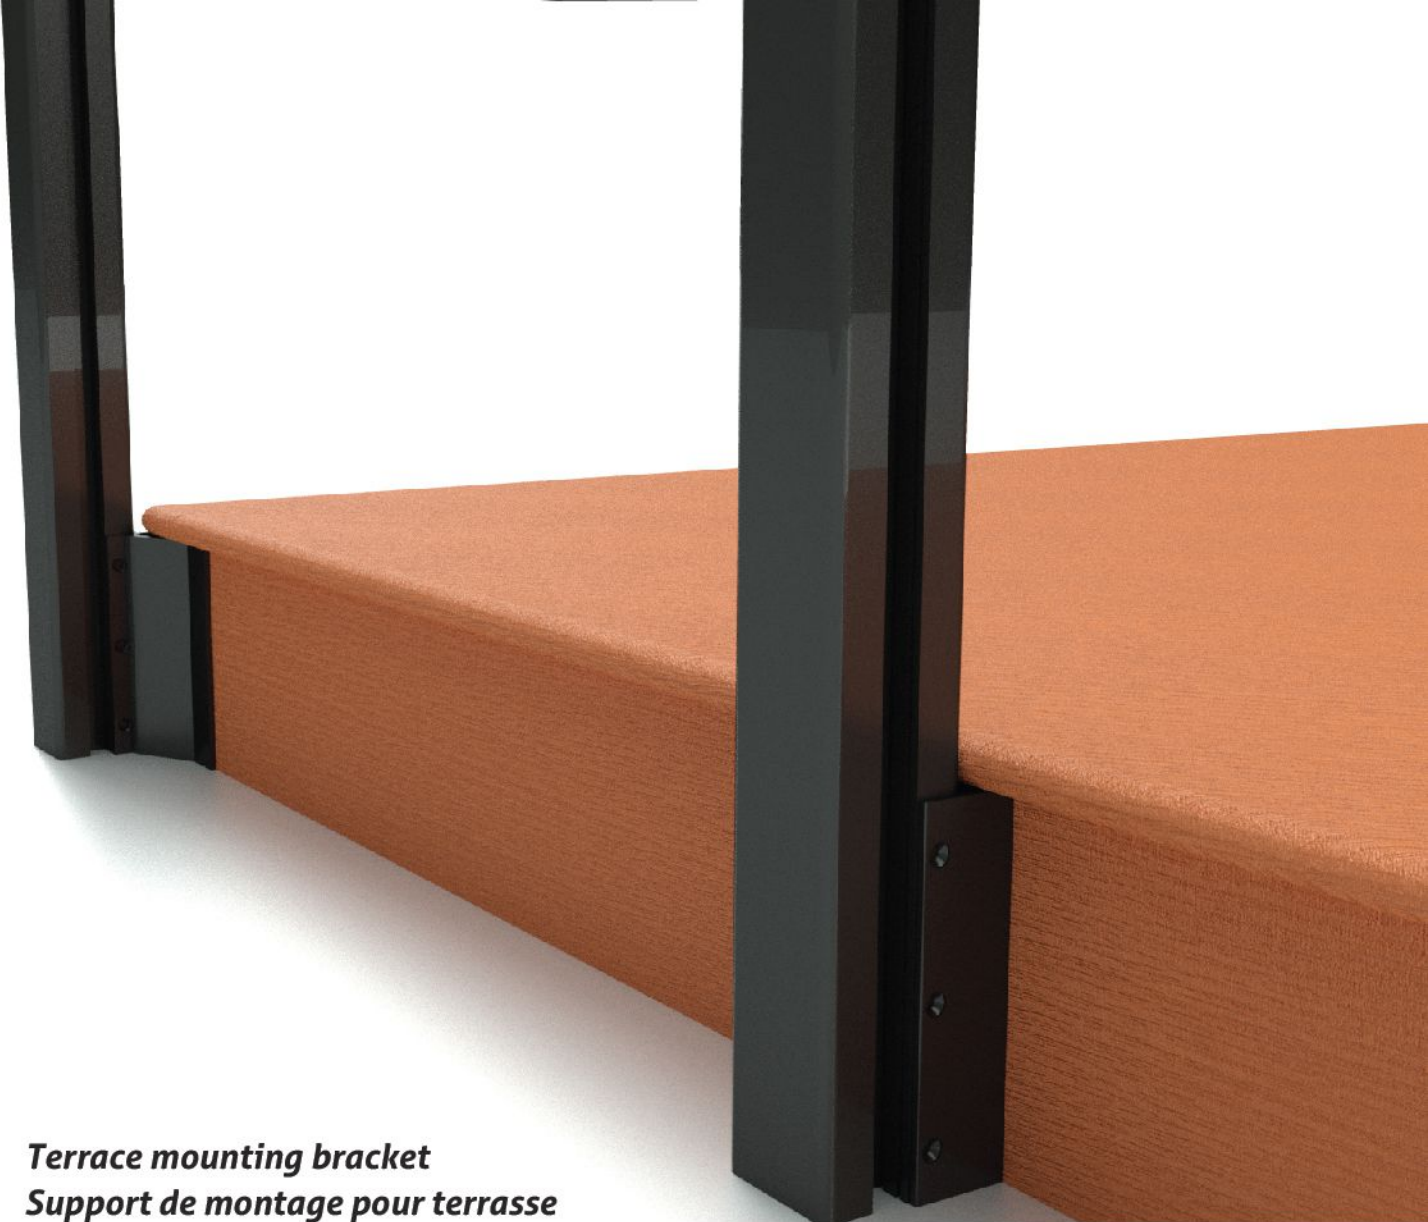

Terrace mounting bracket
Support de montage pour terrasse

Our mounting bracket system allows you to install EZfence privacy panels around the edge of your terrace in order to maximize the space of your deck.