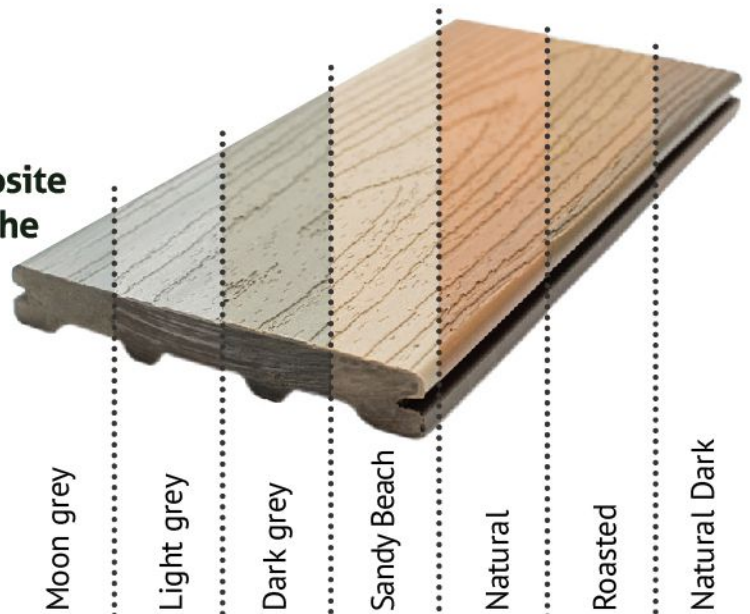

Resistant to scratches, UV rays and mold.
Résistante aux égratignures, aux rayons UV et à la moisissure.

Certified Fireproof composite board.
Planche en composite Certifiée Ignifuge.

2 color choices
2 choix de couleurs

Lifetime warranty
Garantie à vie

Foamed PVC solid board, 30% lighter than normal composite decking.
Planche en PVC moussé, 30% plus légère que les composites traditionnels.

We are proud to introduce the latest generation of synthetic boards on the market: EZDECK PREMIUM

- + Polymer coating for optimal performance in fading, scratching and mildew, with a non-slip surface.
- + Foamed PVC board, which is 30% lighter than normal composite decking and makes it easy to transport and installation.
- + Flame retardant certification EN-13501-1 for commercial construction projects and building elements.

EzDeck ELITE: Our most popular composite board offering the best protection on the market

- + Board with 1.5mm protective film (The thickest on the market)
- + Wide range of tropical colors
- + Natural and deep wood grain
- + Resistant against scratches, stains and moisture
- + Available in 12 or 16 feet
- + No painting, dyeing and stripping